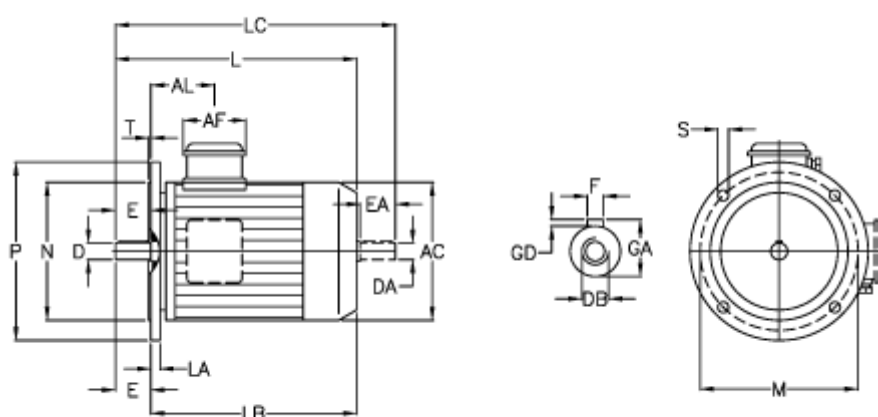

Article number: 252300110414

Description: ICME IE3 Tree-phase motor TPE90SA4-4 1.1KW
1400 rpm 230-400V 50HZ IP55 B5

Measures

A/F = 84	F = 8	N = 130
AC = 176	GA = 27	P = 200
AL = 86	GD = 8	S = 11.5
D = 24	L = 302	T = 3.5
DA = 24	LA = 12	
DB = M8	LB = 252	
E = 50	LC = 354	
EA = 50	M = 165	